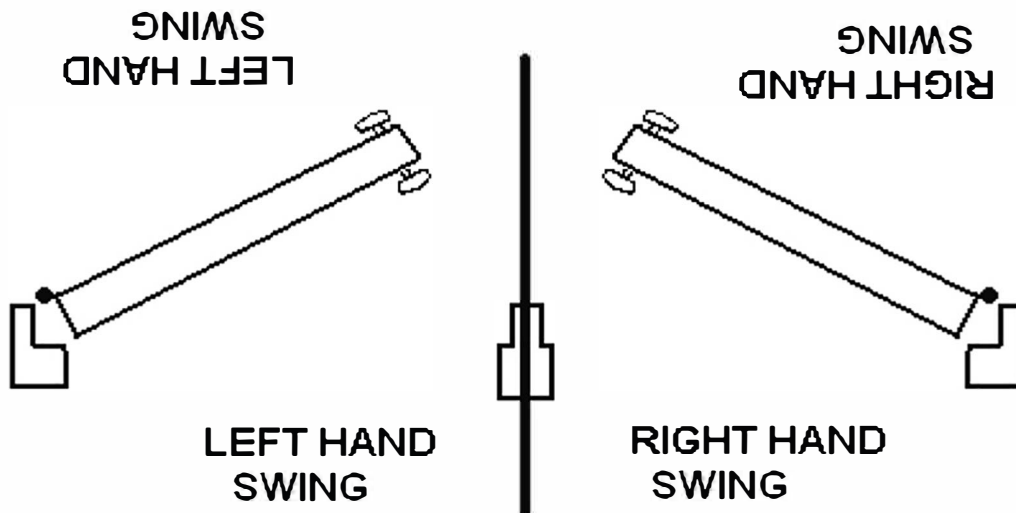

Fax# (219) 663-4653

liz@nicksdoors.com

lukas@nicksdoors.com

QUANTITY

SPECIFICATIONS

QUANTITY					SPECIFICATIONS		
single door	LH	RH	LH	RH	slabs		Door Style
Feet-inches	6'8"	6'8"	8'0"	8'0"	6'8"	8'	
3' 0" (36")							Jamb Size:
2' 8" (32")							
2' 6" (30")							
2' 4" (28")							Jamb Species:
2' 0" (24")							
1' 6" (18")							Hing Finish:
double doors					NOTES:		
Feet-inches	6' 8"	8' 0"	Ballcatch	Astragal	List Bi-folds		
3' 0" (2x1'6)					<u>staining</u> : yes or no		
4' 0" (2x2'0)*							
4' 8" (2x2'4)							
5' 0" (2x2'6)*							
5' 4" (2x2'8)							
6' 0" (2x3'0)*							

* TDL / VRI ONLY

rotate paper to determine door swing.